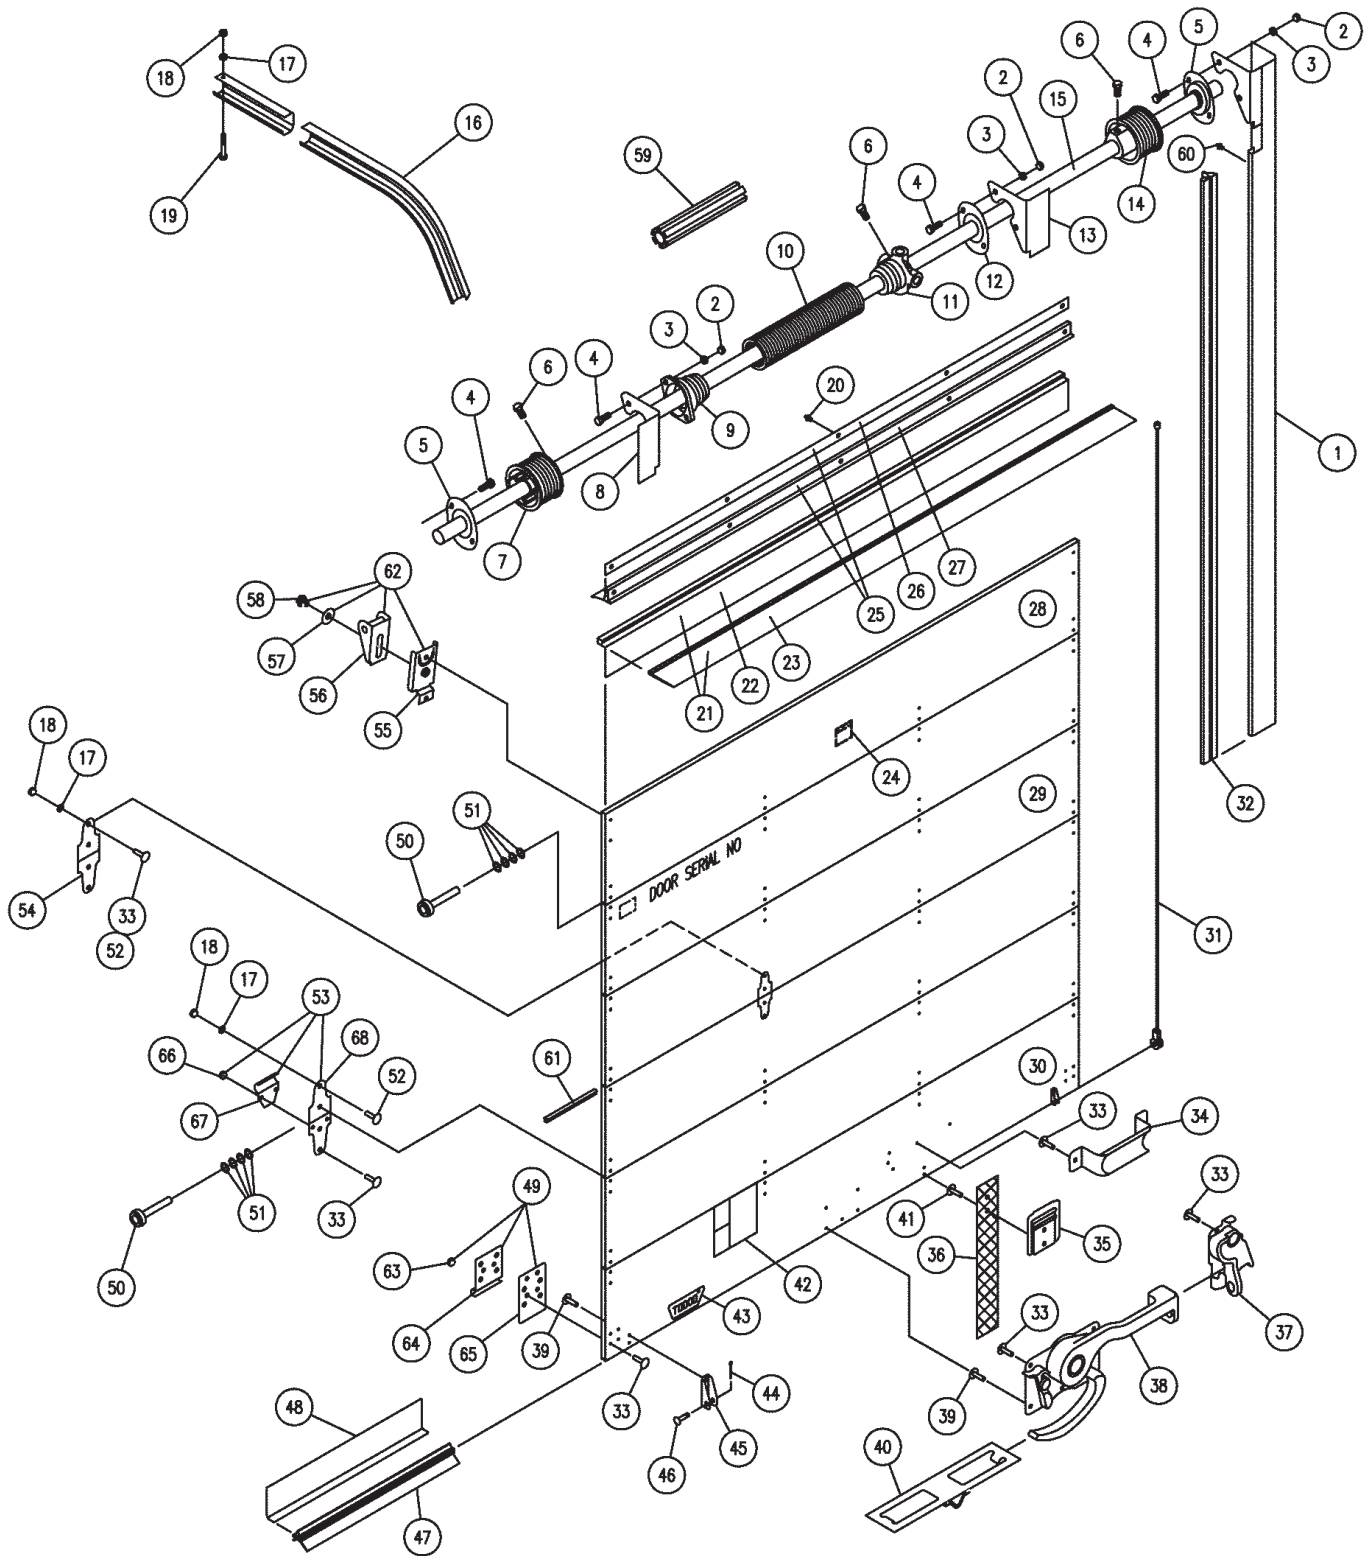

ARMORPLATE™ DOOR

PARTS

TODCO®

ARMORPLATE™ DOOR

STANDARD PARTS LIST

Item	Part No.	Description
1	49014-1	Vertical Track Assembly - L.H. (Curbside)
	49014-2	Vertical Track Assembly - R.H. (Roadside)
2	80352-518	Hex Nut - 5/16" NC
3	80322-319	Lock Washer - 5/16"
4	89186-3	Hex Head Bolt - 5/16" NC x 7/8"
5	51038	Bearing Assembly
6	80300-2414	Hex Head Set Screw - 3/8" NC x 7/8"
7	59129-2	Cable Drum - R.H. (Roadside) to 105" Door Height
	59157-4	Cable Drum - R.H. (Roadside) 105" to 120" Door Height
8	51036-2	Spring Anchor Bracket
9	51043	Spring Anchor Plug
		1-3/4" I.D. Spring
	59024	Spring Anchor Plug
		2-1/2" I.D. Spring
10	51042*	Spring - 1-3/4" I.D.
	59031*	Spring - 2-1/2" I.D.
11	59158	Spring Winding Plug
		1-3/4" I.D. Spring
	59159	Spring Winding Plug
		2-1/2" I.D. Spring
12	59083	Bearing Assembly - Support Bracket
13	51036-1	Support Bracket - L.H. (Curbside)
14	59129-1	Cable Drum - L.H. (Curbside) to 105" Door Height
	59157-3	Cable Drum - L.H. (Curbside) 105" to 120" Door Height
15	59290	Counterbalance Shaft
16	49702-1	Horizontal Track - L.H. (Curbside)
	49702-2	Horizontal Track - R.H. (Roadside)
17	80322-255	Lock Washer - 1/4" NC
18	80352-420	Hex Nut - 1/4" NC
19	80105-414	Hex Head Bolt - 1/4" NC x 1-3/4"
20	89100-2	Drive Rivet
		3/16" Dia. X 15/32" LG.
21	70001	Head Seal Assembly (Panel Mounted)
22	69790	Retainer - Head Seal (Panel Mounted)
23	69718	Head Seal (Panel Mounted)
24	70319	Warning Sticker - Counterbalance
25	69770	Head Seal Assembly (Header Mounted)
26	61403	Retainer - Head Seal (Header Mounted)
27	61402	Head Seal (Header Mounted)
28	29929.1**	Top Panel - Armorplate
29	29929.2**	Intermediate Panel - Armorplate
30	29929.3**	Bottom Panel - Armorplate