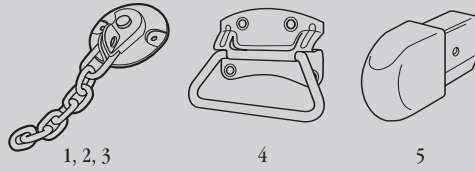

Item	Part No.	Description
1	61223	Back Plate - Safety Chain
2	61229	Safety Chain
3	69020	Safety Chain Lock Assembly
4	69325	Drop Lift Handle
5	69353	Head Protector (Yellow)
6	61398	Bumper Stop (Black)
7	70131	Side Seal - Dual Lip
8	69840	Side Seal - Extended Lip
9	70338	Side Seal Assembly - Push in (1/2" Track Spacing)
10	69922	Side Seal Assembly
11	70105	Side Seal Assembly Secondary
12	70232	Side Seal Assembly - 1" Brush
	70313	Side Seal Assembly - 1-1/2" Brush
13	89291-0032	Rivet - 1" Stainless Steel
	89291-0036	Rivet - 1-1/8" Stainless Steel
	89291-0040	Rivet - 1-1/4" Stainless Steel
	89291-0042	Rivet - 1-5/16" Stainless Steel
	89291-0044	Rivet - 1-3/8" Stainless Steel
	89291-0048	Rivet - 1-1/2" Stainless Steel
14	69162	Roller - 1" Sealed
	70305	Roller - 1" Sealed (Precision Machined)
15	51078	Spring Silencer Boot
16	69085	Polar Vent - Aluminum
17	70306-0512	Forklift Plate - Aluminum (16" Long)
	70306-1152	Forklift Plate - Aluminum (36" Long)
18	69111	Reinforcement Strap
19	59193	Heavy Duty Cable Anchor Bracket
20	3900-1013FG	TODCO FG Lube (case of 12)