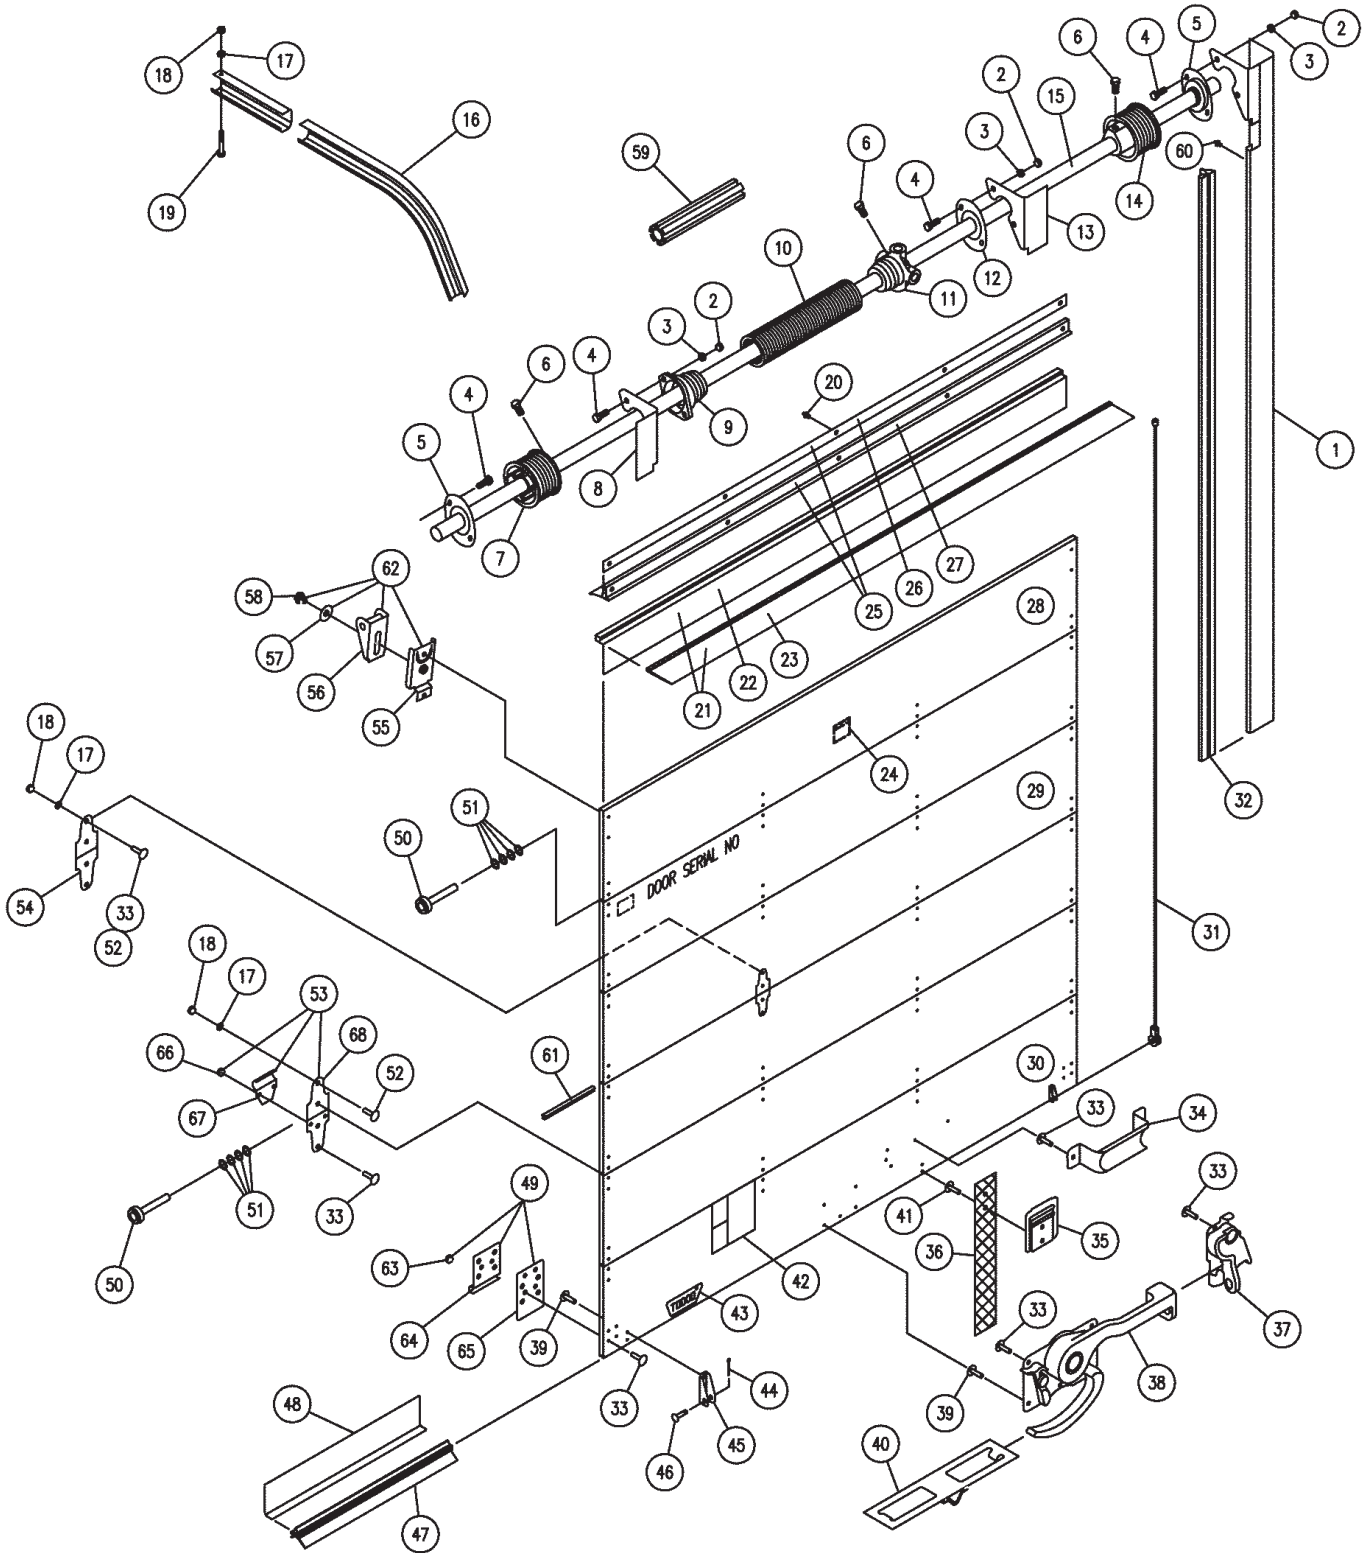

ARMORPLATE™ DOOR

PARTS

ARMORPLATE™ DOOR

STANDARD PARTS LIST

Item	Part No.	Description
1	49014-1	Vertical Track Assembly - L.H. (Curbside)
	49014-2	Vertical Track Assembly - R.H. (Roadside)
2	80352-518	Hex Nut - 5/16" NC
3	80322-319	Lock Washer - 5/16"
4	89186-3	Hex Head Bolt - 5/16" NC x 7/8"
5	51038	Bearing Assembly
6	80300-2414	Hex Head Set Screw - 3/8" NC x 7/8"
7	59129-2	Cable Drum - R.H. (Roadside) to 105" Door Height
	59157-4	Cable Drum - R.H. (Roadside) 105" to 120" Door Height
	51036-2	Spring Anchor Bracket
9	51043	Spring Anchor Plug 1-3/4" I.D. Spring
	59024	Spring Anchor Plug 2-1/2" I.D. Spring
10	51042*	Spring - 1-3/4" I.D.
	59031*	Spring - 2-1/2" I.D.
11	59158	Spring Winding Plug 1-3/4" I.D. Spring
	59159	Spring Winding Plug 2-1/2" I.D. Spring
12	59083	Bearing Assembly - Support Bracket
13	51036-1	Support Bracket - L.H. (Curbside)
14	59129-1	Cable Drum - L.H. (Curbside) to 105" Door Height
	59157-3	Cable Drum - L.H. (Curbside) 105" to 120" Door Height
	59290	Counterbalance Shaft
16	49702-1	Horizontal Track - L.H. (Curbside)
	49702-2	Horizontal Track - R.H. (Roadside)
17	80322-255	Lock Washer - 1/4" NC
18	80352-420	Hex Nut - 1/4" NC
19	80105-414	Hex Head Bolt - 1/4" NC x 1-3/4"
20	89100-2	Drive Rivet 3/16" Dia. X 15/32" LG.
21	70001	Head Seal Assembly (Panel Mounted)
22	69790	Retainer - Head Seal (Panel Mounted)
23	69718	Head Seal (Panel Mounted)
24	70319	Warning Sticker - Counterbalance
25	69770	Head Seal Assembly (Header Mounted)
26	61403	Retainer - Head Seal (Header Mounted)
27	61402	Head Seal (Header Mounted)
28	29929.1**	Top Panel - Armorplate
29	29929.2**	Intermediate Panel - Armorplate
30	29929.3**	Bottom Panel - Armorplate